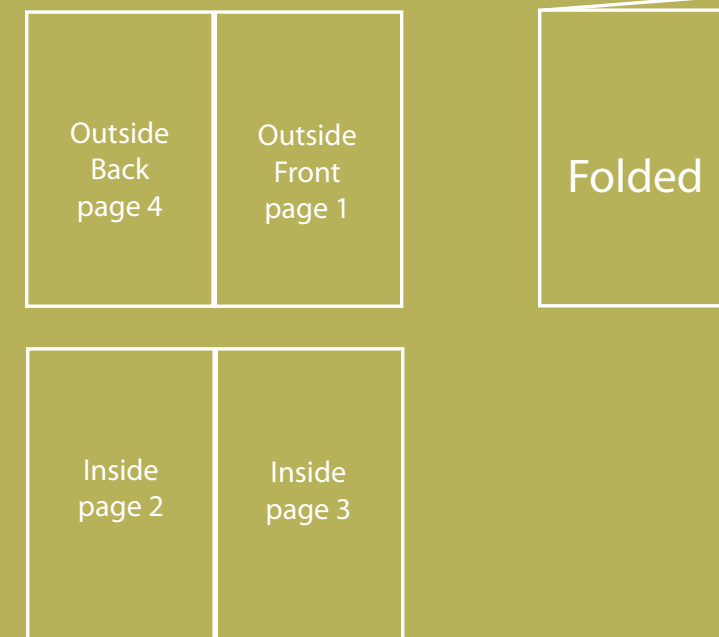

## 8.5x11 Newsletter

Trim Size	11" x 17"
Bleed Size	11.25" x 17.25"
Live Area	10.75" x 16.75"
Folded Size	8.5" x 11"

If your design has elements that print to the edge of the page, please extend your artwork to the bleed size of 11.25x 17.25". The excess artwork will be trimmed off. However, it insures that no white space will be visible at the edge of the trimmed printed piece.

The "live area" represents a safety zone for elements that must not be cut off. Variances in cutting mean that artwork in the blue shaded area may be trimmed off. To be sure important artwork is not cut off, please keep within the live area, safety zone.

This is a double sided piece. This template shows the outside of the brochure. The inside has the same trim, bleed and live area guidelines. Please see example.

EXAMPLE NOT TO SCALE

Live Area 10.75" x 16.75"

Trim Size 11" x 17"

Bleed Size 11.25" x 17.25"