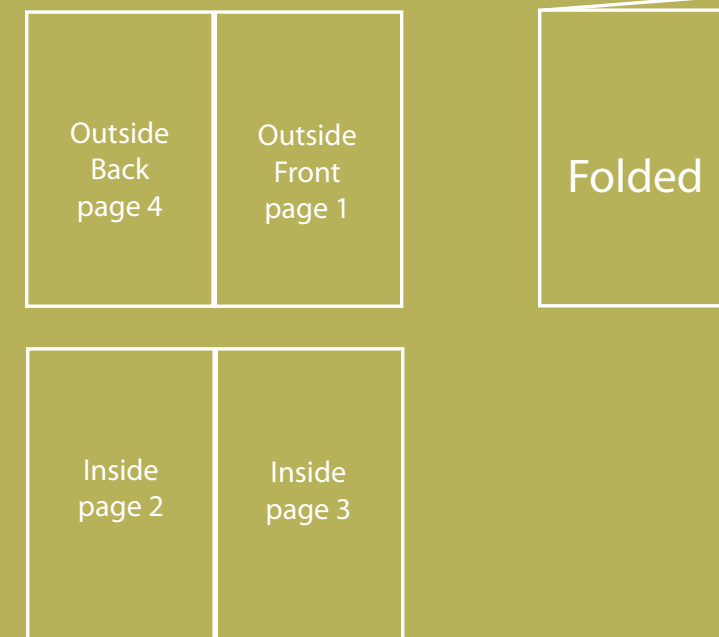

## 8.5 x 11 Catalog

Trim Size	11" x 17"
Bleed Size	11.25" x 17.25"
Live Area	10.75" x 16.75"
Folded Size	8.5" x 11"

If your design has elements that print to the edge of the page, please extend your artwork to the bleed size of 11.25x 17.25". The excess artwork will be trimmed off. However, it insures that no white space will be visible at the edge of the trimmed printed piece.

The "live area" represents a safety zone for elements that must not be cut off. Variances in cutting mean that artwork in the blue shaded area may be trimmed off. To be sure important artwork is not cut off, please keep within the live area, safety zone.

This is a double sided piece. This template shows the outside of the brochure. The inside has the same trim, bleed and live area guidelines. Please see example.

EXAMPLE NOT TO SCALE

Live Area 10.75" x 16.75"

Trim Size 11" x 17"

Bleed Size 11.25" x 17.25"