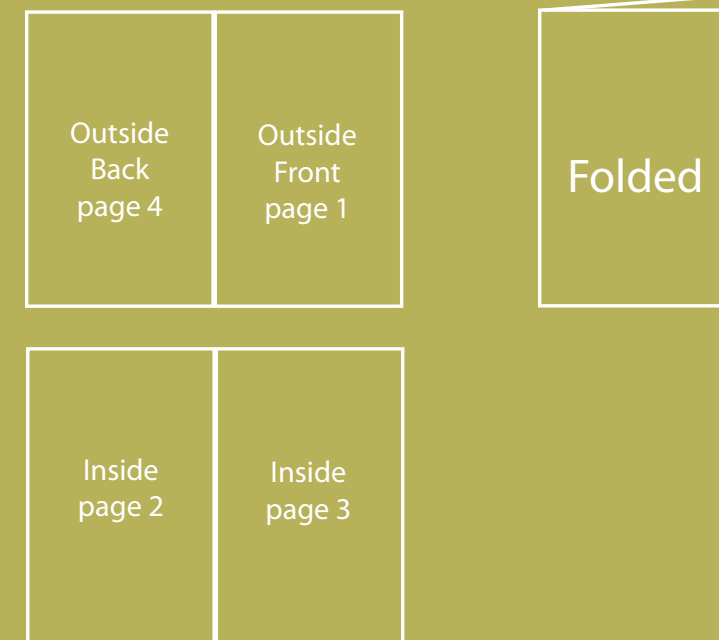

Live Area 8.25" x 10.75"

Live Area 8.25" x 10.75"

FOLD

idoprint!

11 x 17 Half Fold

Trim Size	11" x 17"
Bleed Size	11.25" x 17.25"
Live Area	10.75" x 16.75"
Folded Size	8.5" x 11"

If your design has elements that print to the edge of the page, please extend your artwork to the bleed size of 11.25x 17.25". The excess artwork will be trimmed off. However, it insures that no white space will be visible at the edge of the trimmed printed piece.

The "live area" represents a safety zone for elements that must not be cut off. Variances in cutting mean that artwork in the blue shaded area may be trimmed off. To be sure important artwork is not cut off, please keep within the live area, safety zone.

This is a double sided piece. This template shows the outside of the brochure. The inside has the same trim, bleed and live area guidelines. Please see example.

EXAMPLE NOT TO SCALE

Live Area 10.75" x 16.75"

Trim Size 11" x 17"

Bleed Size 11.25" x 17.25"